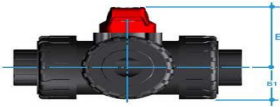

PVC Three Way Ball Valve

PVC 3 Way Ball Valve Cutaway view

NO.	Name	Material	Pcs
1	Handl	PVC	1 Pcs
2	Stem r-ring	EPDM	2Pcs
3	Stem	PVC	1 Pcs
4	Body	PVC	1 Pcs
5	Ball Seat	PTFE	4 Pcs
6	Ball Seat o-ring	EPDM	2Pcs
7	Radial Seal o-ring	EPDM	3Pcs
8	Ball Seat o-ring	PVC	3Pcs
9	Threaded Ring	PVC	3Pcs
10	End connector	PVC	3Pcs
11	Union Nut	PVC	3Pcs
12	Socket seal o-ring	EPDM	3Pcs
13	Ball	CPVC	1Pcs

T style ball

L style ball

Dimension-Millimeters

Size	D	d	B	B1	C	H	H1	Z	L	H1/2	Z/2	H/2	L1	L2
DN15-1/2"	69	15	64	38.5	90	163	109	119	22.5	54.5	59.5	81.5	26	18
DN20-3/4"	69	22	64	38.5	90	172	109	123	24.5	54.5	61.5	86	26	18
DN25-1"	82	25	74	46	109	200	130	144	28	65	72	100	X	X
DN32-1-1/4"	82	25	74	46	109	208	130	144	32	65	72	104	X	X