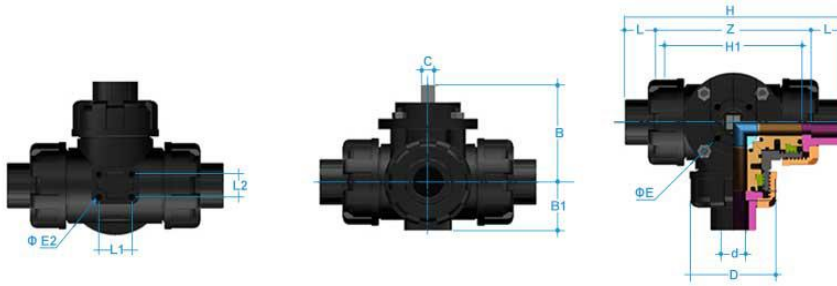

PVC Three Way Ball Valve

PVC 3 Way Ball Valve Cutaway view

NO.	Name	Material	Pcs
1	Handl	PVC	1 Pcs
2	Stem r-ring	EPDM	2Pcs
3	Stem	PVC	1 Pcs
4	Body	PVC	1 Pcs
5	Ball Seat	PTFE	4 Pcs
6	Ball Seat o-ring	EPDM	2Pcs
7	Radial Seal o-ring	EPDM	3Pcs
8	Ball Seat o-ring	PVC	3Pcs
9	Threaded Ring	PVC	3Pcs
10	End connector	PVC	3Pcs
11	Union Nut	PVC	3Pcs
12	Socket seal o-ring	EPDM	3Pcs
13	Ball	CPVC	1Pcs

DN15-1/2" to DN50-2"

Size	D	d	B	B1	C	H	H1	G	L	L1	L2	φE	φE2
DN15-1/2"	54	14	53	30	11	137	81	F03	22	26	18	5.5	M5
DN20-3/4"	69	22	65	38.5	11	172	109	F03	24.5	26	18	5.5	M5
DN25-1"	82	25	68	46	11	200	130	F03	28	36	24	5.5	M5
DN32-1-1/4"	82	25	68	46	11	208	130	F03	32	36	24	5.5	M5
DN40-1-1/2"	117	38	92	65	14	240	154	F05	35	50	30	8.5	M6
DN50-2"	117	38	92	65	14	246	154	F05	38	50	30	8.5	M6

Professional supplier of pipeline valve system

SALVADOR INDUSTRIAL CO., LIMITED

503 ROOM, NO.1 BUILDING, 568 SI MING EAST ROAD, NINGBO, ZHEJIANG, CHINA

WWW.ECODEXVALVES.COM

WWW.ECODEXVALVES.COM

DN15-1/2" to DN32-1 1/4"

DN15-1/2" to DN32-1 1/4"

Size	D	d	B	B1	C	H	H1	z	L	L1	L2	φE	φE2
DN15-1/2"	54	14	55.5	30	11	137	81	91	22	26	18	5.5	M5
DN20-3/4"	69	20	79	38.5	11	172	109	123	24.5	26	18	5.5	M5
DN25-1"	82	25	82	46	11	200	130	144	28	Null	Null	5.5	M5
DN32-1-1/4"	82	25	82	46	11	208	130	144	32	Null	Null	5.5	M5